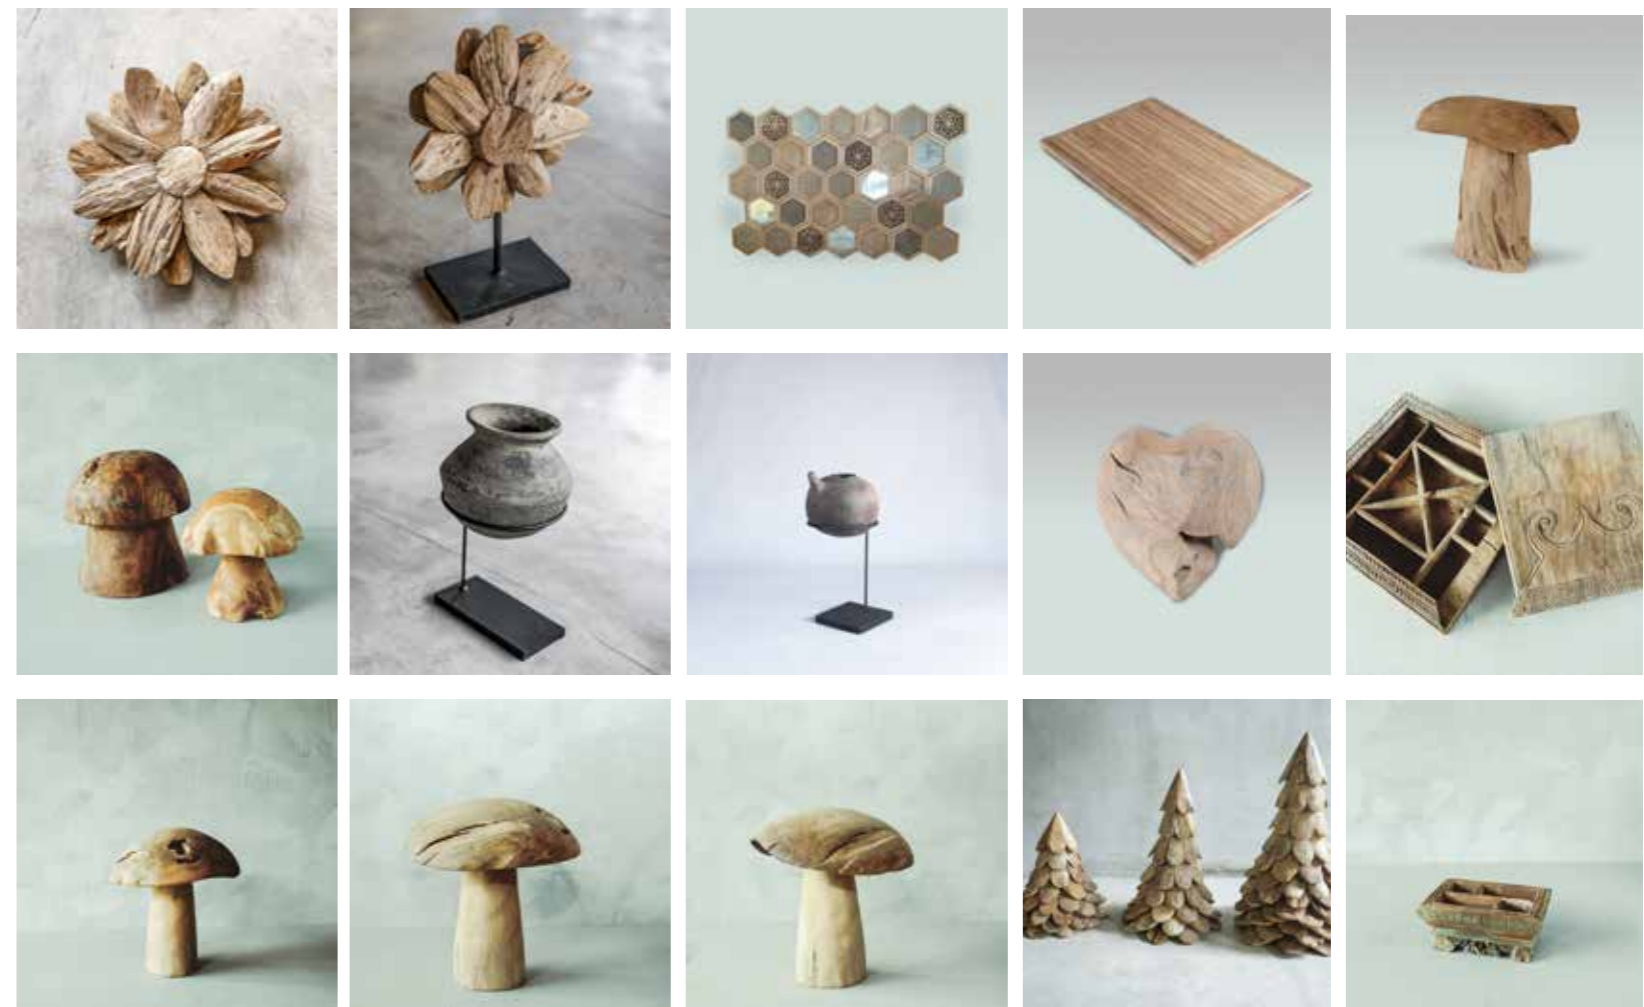

SEKENLIVING

A top-down view of various handcrafted wooden items arranged on a dark, textured wooden surface. The items include several round wooden plates and bowls of different sizes, some with smooth finishes and others with more rustic, natural textures. There are also wooden spoons, a fork, and a honey dipper. In the upper left, there are several carved wooden masks with expressive faces. A lit candle in a small wooden holder is visible on the left. A white ceramic cup and saucer are placed on a wooden plate on the right. The overall aesthetic is warm, natural, and artisanal.

**DECORATION
& HOME ACCESORIES**

WEAVING BASKET

**F A B R I C
C O L L E C T I O N**

**LIGHTING
COLLECTION**

P : +62274 - 4293533 | E : sekenwood@gmail.com | W : www.sekenliving.com

SHOWROOM :
JALAN RINGROAD SELATAN GIWANGAN UMBULHARJO YOGYAKARTA | JALAN SUNSET ROAD NO 77 SEMINYAK BALI