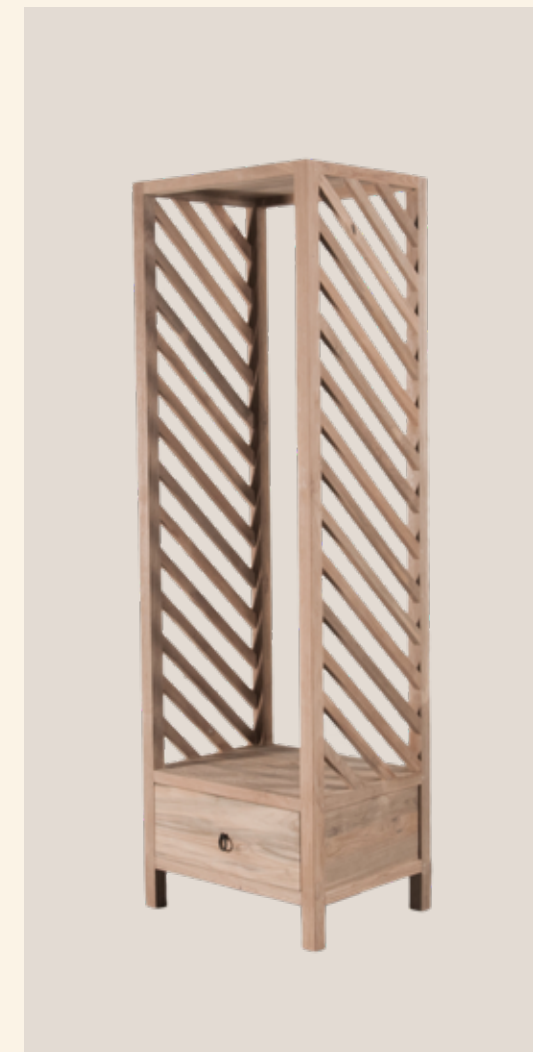

RENGKY
Hanger
54 x 43 x 180 cm