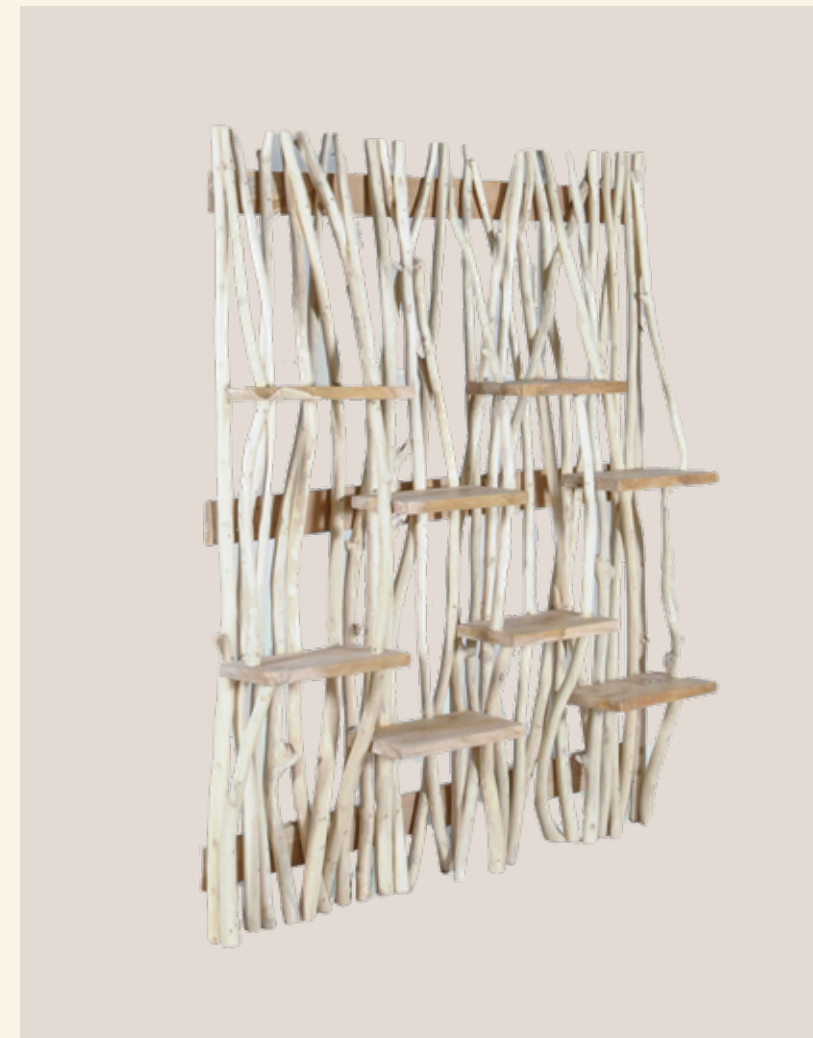

ASTOR
Square Coffee Table
W 80 X D 80 X H 50 cm

ASTOR
Round L
W 00 X D 00 X H 00 cm

ASTOR
Round M
W 00 X D 00 X H 00 cm

ASTOR
Round S
W 00 X D 00 X H 00 cm

BRANCH
Divider with Shelf
W 150 X D 35 X H 180 cm