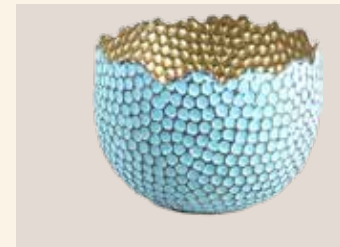

KITCHEN & DINING

COLLECTION

Trotoi Single Bowl Green
W 15 X D 15 X H 12 cm
*available in different size