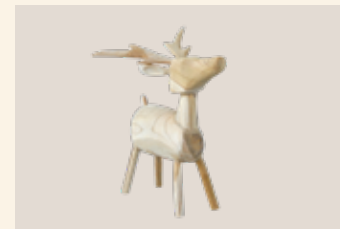

Lumintu Baygon Recta Stand
W 25 X D 12 X H 70 cm

Bubu Stand
W 30 X D 13 X H 40 cm

Liyuk Stand
W 40 X D 30 X H 190 cm

Stalistik Stand
W 25 X D 25 X H 180 cm
*available in different size

Girrafe Stand
W 33 X D 15 X H 90 cm

Duck Bullu
W 12 X D 21 X H 30 cm
*available in different size

Duck
W 12 X D 21 X H 30 cm
*available in different size

Deer Anima
W 28 X D 8 X H 35 cm
*available in different size

Deer Suge
W 40 X D 20 X H 50 cm
*available in different size