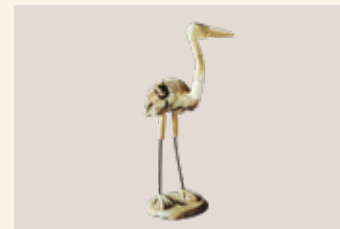

Duck Bullu
W 12 X D 21 X H 30 cm
*available in different size

Duck
W 12 X D 21 X H 30 cm
*available in different size

Deer Anima
W 28 X D 8 X H 35 cm
*available in different size

Deer Suge
W 40 X D 20 X H 50 cm
*available in different size

Bird Malon
W 30 X D 60 X H 85 cm

Sea Horse
W 30 X D 20 X H 50 cm

Molish Stand
W 15 X D 10 X H 47 cm

Soka Stand
W 15 X D 10 X H 47 cm
*available in different size

Aborigin Ear Stand
W 10 X D 10 X H 40 cm

Aborigin Plonco Stand
W 10 X D 10 X H 40 cm