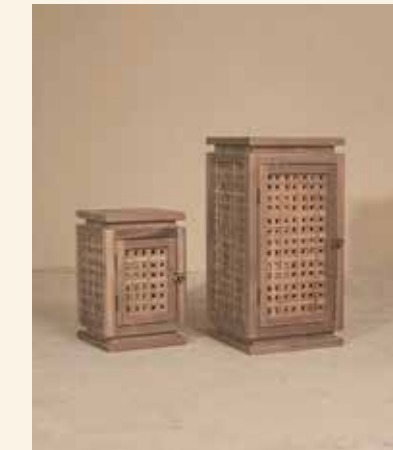

TRIDI
Wall Deco Square
40 x 40 x 3 cm

TRIDI
Side Table
50 x 35 x 45 cm

TRIDI
Wall Deco Recta
70 x 50 x 3 cm

TRIDI
Hanging Lamp
20 x 20 x 70 cm

*available in different sizes

COLLECTION

TRIDI

TRIDI
Buffet
150 x 45 x 100 cm

TRIDI
Wall Lamp
20 x 13 x 40 cm

TRIDI
Lantern
27 x 27 x 54 cm *available in different sizes

TRIDI
Cabinet
100 x 45 x 140 cm

COLLECTION

TRIDI

COLLECTION

TRIDI
Dining Table
200 x 90 x 76 cm

TRIDI
Bench
180 x 35 x 45 cm